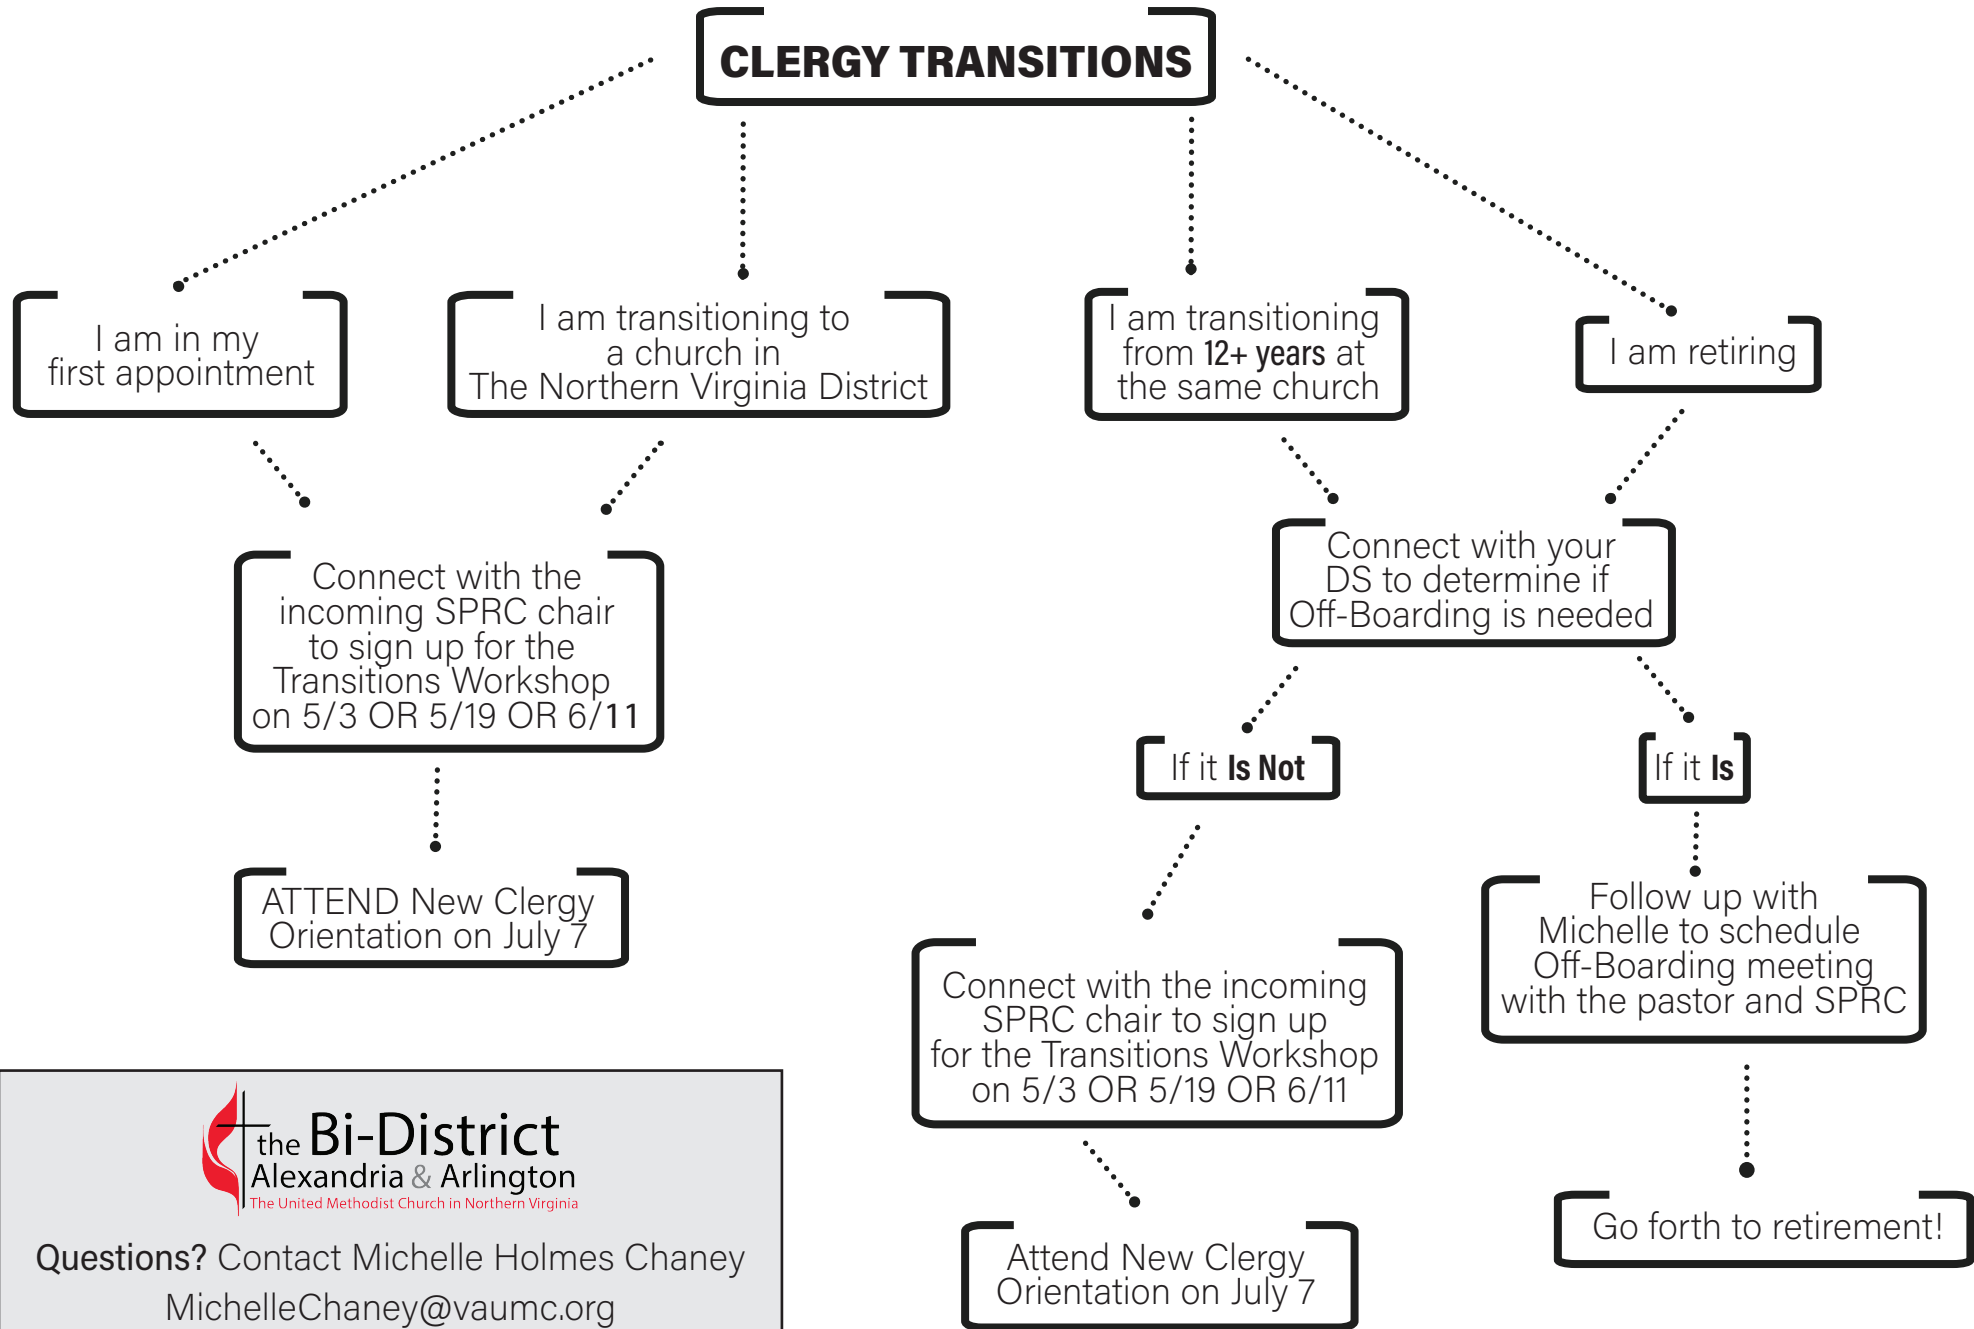

LEAVING WELL/STARTING WELL: A Process for Clergy

Questions? Contact Michelle Holmes Chaney
MichelleChaney@vaumc.org
NoVaUMC.org/Transitions